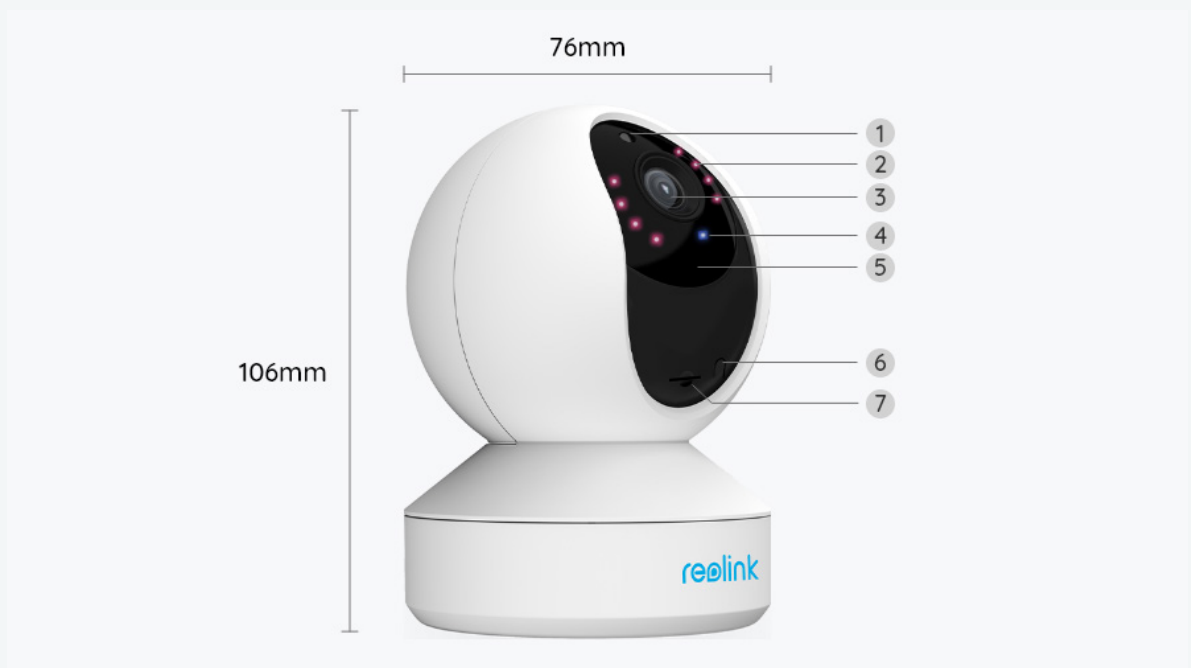

Effortlessly keeps tabs on pets and babies, capturing every precious moment.

355° Pan & 50° Tilt

Whole-room coverage, no blind spots.

Dual-Band Wi-Fi

Robust 2.4/5 GHz connectivity for reliability.

Two-Way Audio

Model	E Series E330	
Hardware Features	Image Sensor	1/2.7" CMOS Sensor
	Display Resolution	2560x1440 (4 Megapixels)
	Lens	f=4.0mm Fixed, F=2.4, with IR Cut
	Angle of View	Horizontal: 82°; Vertical: 43°
	Pan/Tilt Angle	Horizontal: 355°; Vertical: 50°
	Auto Tracking	Available
	Minimum Illumination	0 Lux (with IR Illuminator)
	IR Distance	12m (40ft) (LED: 8pcs/14mil/850nm)
	Dimensions	Φ76x106 mm
	Weight	200 g
	Power Input	DC 5.0V/1A
	Interfaces	Power, microSD Card Slot (Max. 256GB), Built-in Microphone and Speaker, Reset Button
Software Features	Protocols & Standards	SSL, TCP/IP, UDP, IPv4, UPnP, RTSP, SMTP, NTP, DHCP, DNS, DDNS, P2P
	Image Compression	H.264
	Maximal Frame Rate	25fps (Default: 15fps)
	Code Rate	1024Kbps ~ 5120Kbps
	Audio	Two-Way Audio
	Maximal User Access	20 Users (1 admin account & 19 user accounts); Supports up to 12 simultaneous video streams (10 substreams & 2 mainstreams)
	Browsers Supported	No
	Smart Alarm	Motion Detection/Person Detection/Pet Detection
	OS Supported	PC: Windows, Mac OS; Smartphone: iOS, Android
	Recording Modes	Motion-Triggered Recording; Scheduled Recording; 24/7 Recording
Wireless Features	Wireless Standard	IEEE 802.11a/b/g/n
	Operating Frequency	2.4GHz/5GHz
	Wireless Security	WPA-PSK/WPA2-PSK
Other Parameters	Temperature	Operating Temperature: -10°C~+55°C; Storage Temperature: -40°C~70°C
	Humidity	Operating Humidity: 20% ~ 85%; Storage Humidity: 10% ~ 90%
	Waterproof	No
	Warranty	2-year limited warranty. For support, visit https://support.reolink.com/hc/en-us/ .